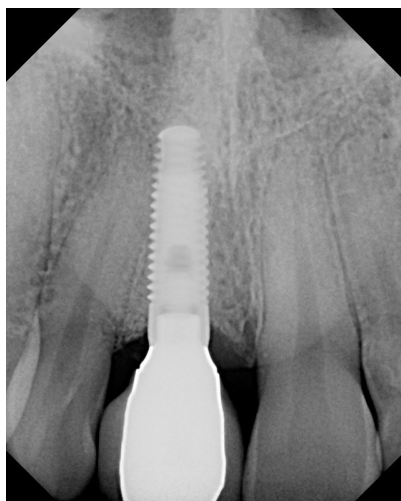

JOSEPH AMALFITANO D.D.S.
SPECIALIST IN PERIODONTICS

www.NSPerio.com

BOARD CERTIFIED

Esthetic Implant Placement

Anterior implants are among the most technically challenging procedures in implant dentistry. Periodontists are ideally suited to treat these areas as we are accustomed to the delicate surgery that is required in this area. These implants also draw on many disciplines that we are well versed including soft and hard tissue grafting. Meticulous planning can optimize the esthetic result. The case below illustrates a typical case treated in our office. Although a high esthetic demand case, the end result was well accepted by the patient and the referring Doctor. When there is concern about the esthetic challenges, we are ideally suited to help implement the plan.